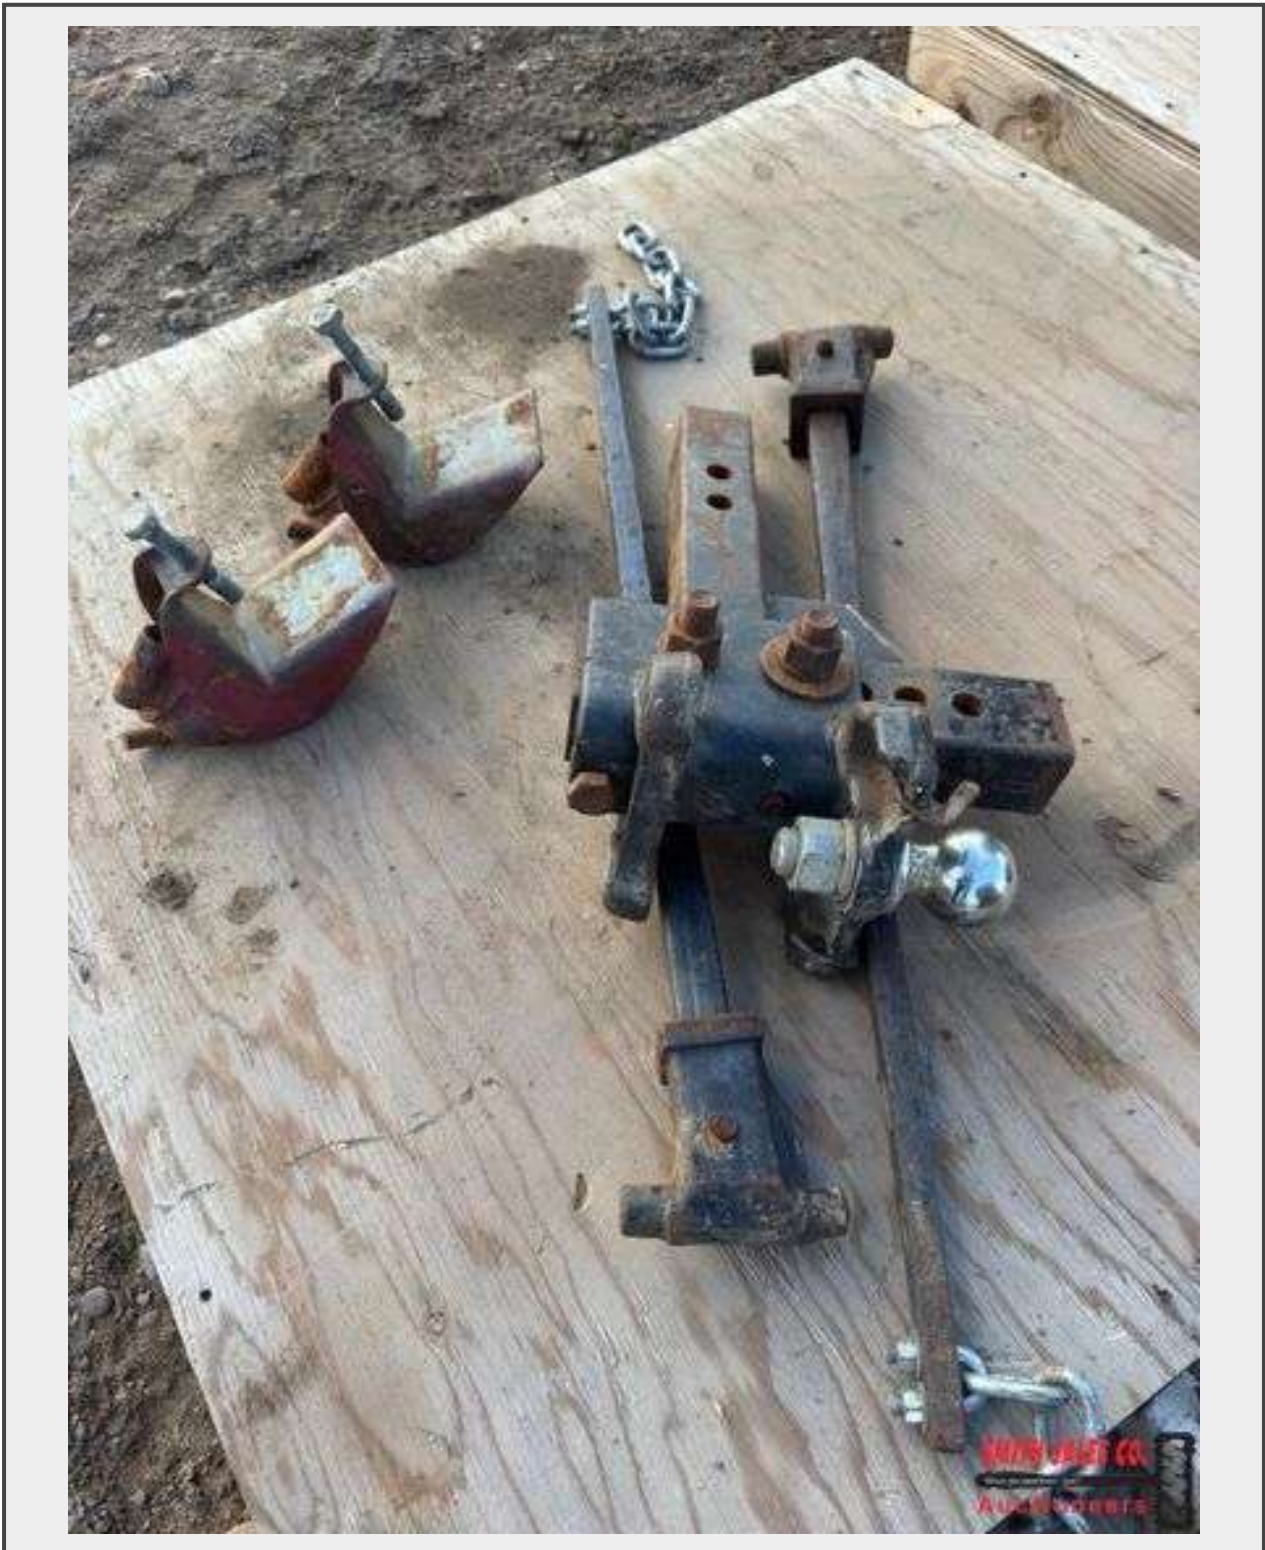

Sale Name: 25th Spring Fever Machinery & More Auction

LOT 2421 - Hitch

Area D - New Lot

Row Row 2

Description

Adjustable Hitch, with sway bars, you don't have to use the sway bars if you don't need to.

Quantity: 1